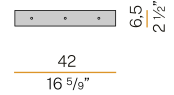

PANZERI

Bella

Accessories / fixing

XM8901-03 LED

Canopy for power supply and suspension up to 3 24V DC constant voltage models maximum.