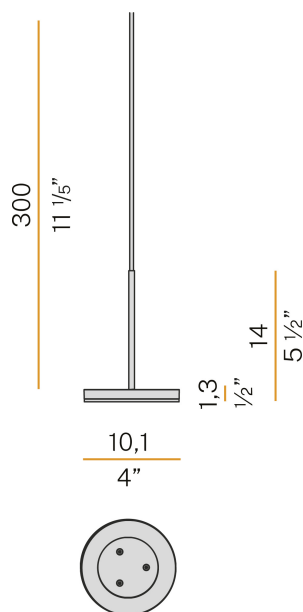

PANZERI

Bella

24V DC
M05201.011.0510

● white

Data sheet

CODE	M05201.011.0510
SYSTEM POWER CONSUMPTION	4.5W
EFFICACY	97lm/W
LIGHT SOURCE	LED
LIGHT SOURCE LIFETIME	L80 (B10) 70.000h
COLOUR TEMPERATURE	2700K Ra>90
LIGHT DISTRIBUTION	diffused
POWER SUPPLY	24V DC
DRIVER	remote not included
NOMINAL LUMINOUS FLUX	460lm
LUMEN OUTPUT	388lm
EFFICIENCY	84.3%
WEIGHT	0,22 Kg
PROTECTION DEGREE	IP40
COLOUR TOLLERANCES	SDCM 3
PACKING DIMENSIONS (CM)	13,0 x 24,0 x 12,0

Multiple suspension lighting fixture for interiors, with direct light emission. Die-cast aluminium structure in white, black, bronze, mat brass or titanium polyacrylic paint. Modelled acrylic diffuser with mat finish. Aluminium closing disk in polyacrylic paint. Suspension kit with rod in brass tube in polyacrylic paint. 3m (118,1") long suspension and power cable in transparent PVC. Provided without power canopy, complete with cable clamp on the cable's free extremity.

Technical drawing

Polar diagram

PANZERI

Bella

Accessories / structure

YPL05207.015

Ivory pleated fabric lampshade, simple snap installation.

PANZERI

Bella

Accessories / fixing

XM8901-03 LED

Canopy for power supply and suspension up to 3 24V DC constant voltage models maximum.

XM8901-05 LED

Canopy for power supply and suspension up to 5 24V DC constant voltage models maximum.