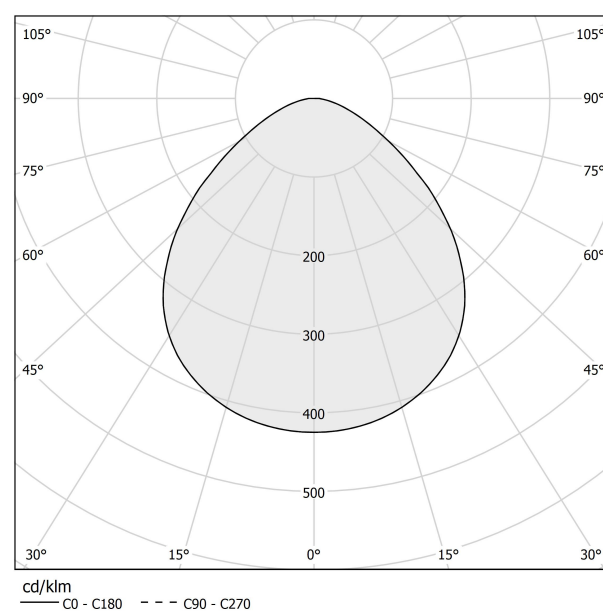

Polar diagram