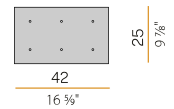

XM8901-06 LED

Canopy for power supply and suspension up to 6 24V DC constant voltage models maximum.